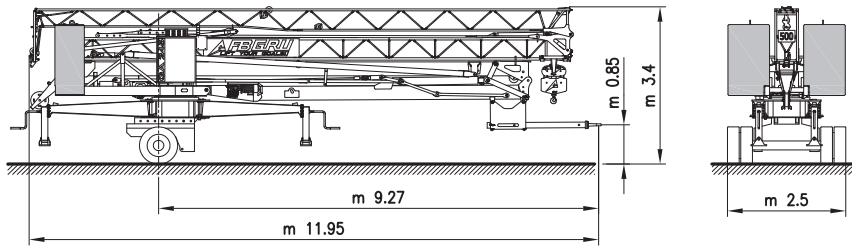

TRASPORTO TRANSPORTE — TRANSPORT
TRANSPORT — TRANSPORT

80
km/h